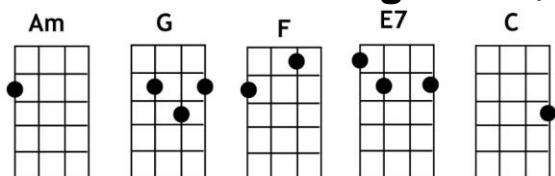

# California Dreaming – written by John & Michelle Phillips, performed by Mamas & Papas

**INTRO:** [Am] // [G] // [F] // [G] // (E7) (pause)

[E7] All the leaves are [Am] brown . . . (all the [G] leaves are [F] brown)

And the [G] sky is [E7] gray . . . (and the sky is [E7] gray)

[F] I've been for a [C] walk . . . (I've been [E7] for a [Am] walk)

On a [F] winter's [E7] day . . . (on a winter's [E7] day)

[E7] I'd be safe and [Am] warm . . . (I'd be [G] safe and [F] warm)

## CHORUS:

California [Am] dreamin' . . . (Cali-[G]-fornia [F] dreamin')

On [G] such a winter's [E7] day [E7]

[E7] Stopped in to a [Am] church [G] [F]

I passed a-[G]-long the [E7] way [E7]

Well I [G] got down on my [Am] knees . . . (got down [G] on my [Am] knees)

## CHORUS:

California [Am] dreamin' . . . (Cali-[G]-fornia [F] dreamin')

On [G] such a winter's [E7] day [E7]

[E7] All the leaves are [Am] brown . . . (all the [G] leaves are [F] brown)

And the [G] sky is [E7] gray . . . (and the sky is [E7] gray)