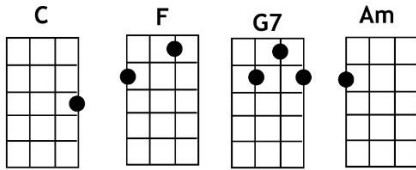

Brown-Eyed Girl ~ written by Van Morrison

(chord) = one strum

(N.C.) = no chord, no strum

INTRO : **Cathy** 1-2-3-4 1- *Sha la la*

[C] Sha la la [F] la la la la [C] la la la la te [G7] da
[C] Sha la la [F] la la la la [C] la la la la te [G7] da

[C] Hey, where did we [F] go [F], [C] days when the [G7] rains came
[C] Down in the [F] hollow [F], [C] playing a [G7] new game
[C] Laughin' and a-[F]-runnin' hey, hey, [C] skippin' and a-[G7]-jumpin'
[C] In the misty [F] mornin' fog with, [C] our [G7] hearts a-thumpin' and [F] you [G7]
My brown-eyed [C] girl, [Am] [F] You, my [G7] brown-eyed [C] girl [G7]

[C] Whatever [F] happened [F], [C] to Tuesday and [G7] so slow
[C] Goin' down the [F] old mine with a [C] transistor [G7] radio
[C] Standin' in the [F] sunlight laughin', [C] hide behind a [G7] rainbow's wall
[C] Slippin' and a-[F]-slidin' [C] all along the [G7] waterfall with [F] you [G7]
My brown-eyed [C] girl, [Am] [F] You, my [G7] brown-eyed [C] girl [C]

[G7] Do you remember when, we used to [C] sing
[C] Sha la la [F] la la la la [C] la la la la te [G7] da (just like [C] that)
[C] Sha la la [F] la la la la [C] la la la la te [G7] da, la te [C] da [C]

[C] So hard to [F] find my way, [C] now that I'm [G7] all on my own
[C] I saw you just the [F] other day, [C] my, how [G7] you have grown
[C] Cast my memory [F] back there, Lord, [C] sometimes I'm [G7] overcome thinkin' about
[C] Makin' love in the [F] green grass, [C] behind the [G7] stadium with [F] you [G7]
My brown-eyed [C] girl, [Am] [F] You, my [G7] brown-eyed [C] girl [C]