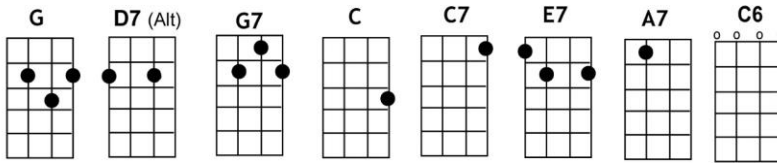

# Bill Bailey (Won't You Please Come Home) ~ written by Hughie Cannon, 1902

**(chord) = one strum**

**INTRO: Bob [A7] [D7] [G]**

**[G]** Won't you come home, Bill Bailey, won't you come home?  
I cried the whole night **[D7]** long  
I'll do the cooking, honey, I'll pay the rent  
I know I done you **[G]** wrong  
Remember that rainy evening, I throwed you out  
With nothing but a **[G7]** fine tooth **[C]** comb  
I know I'm to **[C7]** blame, now **[G]** ain't that a **[E7]** shame  
Bill **[A7]** Bailey, won't you **[D7]** please come **[G]** home?

**INSTRUMENTAL (Doug): Over the above**

**[G]** Won't you come home, Bill Bailey, won't you come home?  
I cried the whole night **[D7]** long  
I'll do the cooking, honey, I'll pay the rent  
I know I done you **[G]** wrong  
Remember that rainy evening, I throwed you out  
With nothing but a **[G7]** fine tooth **[C]** comb  
I know I'm to **[C7]** blame, now **[G]** ain't that a **[E7]** shame  
Bill **[A7]** Bailey, won't you **[D7]** please  
Bill **[A7]** Bailey, won't you **[D7]** please  
Bill **[A7]** Bailey, won't you **[D7]** please come **[G]** home? **(C6) (G)**