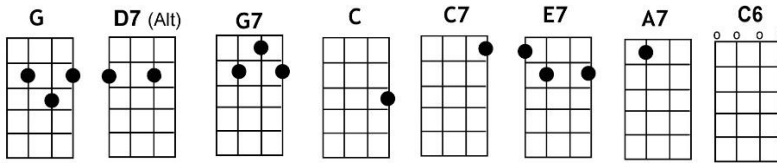

Bill Bailey (Won't You Please Come Home) ~ written by Hughie Cannon, 1902

(chord) = one strum

INTRO: Paul (or Bob) [A7] [D7] [G]

[G] Won't you come home, Bill Bailey, won't you come home?
I cried the whole night **[D7]** long
I'll do the cooking, honey, I'll pay the rent
I know I done you **[G]** wrong
Remember that rainy evening, I throwed you out
With nothing but a **[G7]** fine tooth **[C]** comb
I know I'm to **[C7]** blame, now **[G]** ain't that a **[E7]** shame
Bill **[A7]** Bailey, won't you **[D7]** please come **[G]** home?

INSTRUMENTAL (Steve or Doc): Over the above

[G] Won't you come home, Bill Bailey, won't you come home?
I cried the whole night **[D7]** long
I'll do the cooking, honey, I'll pay the rent
I know I done you **[G]** wrong
Remember that rainy evening, I throwed you out
With nothing but a **[G7]** fine tooth **[C]** comb
I know I'm to **[C7]** blame, now **[G]** ain't that a **[E7]** shame
Bill **[A7]** Bailey, won't you **[D7]** please
Bill **[A7]** Bailey, won't you **[D7]** please
Bill **[A7]** Bailey, won't you **[D7]** please come **[G]** home? **(C6) (G)**