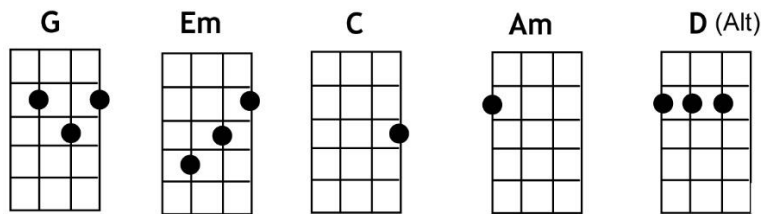

Baby It's You ~ written by Barney Williams, Burt Bacharach, Mack David ~ as performed by The Beatles

(NC) = no chord **(chord) = one strum**

INTRO: **Cathy** [G] 1-2-3-4 1-Sha la la...

[G] Sha la la la la la [Em] la-a [Em]

[G] Sha la la la la la [Em] la-a [Em]

[G] Sha la la la la la [Em] la-a

[NC] Sha la la la [C] la - It's not the way you smile, that touched my [G] heart [G]

[G] Sha la la la [C] la - It's not the way you kiss, that tears me [G] apart [G]

[Am] I know I'm gonna love you any old way

What can I [G] do, when it's [Em] true?

[C] Don't want no-[D]-body, nobody (D)

[NC] 'Cause baby it's [G] you . . . Sha la la la [Em] la-a

[Em] Baby, it's [G] you . . . Sha la la la [Em] la-a