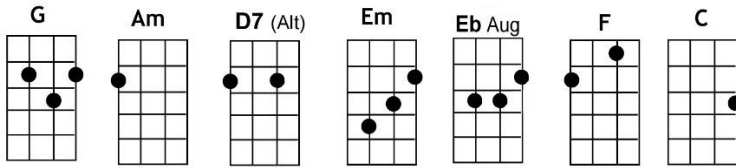

All My Loving ~ written by John Lennon & Paul McCartney; performed by The Beatles

[N.C.] = No Chord (chord) = one strum

INTRO (Paul counts in): [G] / 1 2 3 4 / 1 2

[N.C.] Close your **[Am]** eyes and I'll **[D7]** kiss you
To-**[G]**-morrow I'll **[Em]** miss you
Re-**[C]**-member I'll **[Am]** always be **[F]** true **[D7]**
And then **[Am]** while I'm a-**[D7]**-way
I'll write **[G]** home every **[Em]** day
And I'll **[C]** send all my **[D7]** loving to **[G]** you **(G)**

[N.C.] I'll pre-**[Am]**-tend that I'm **[D7]** kissing
The **[G]** lips I am **[Em]** missing
And **[C]** hope that my **[Am]** dreams will come **[F]** true **[D7]**
And then **[Am]** while I'm a-**[D7]**-way
I'll write **[G]** home every **[Em]** day
And I'll **[C]** send all my **[D7]** loving to **[G]** you **(G)**

[N.C.] All my **[Em]** loving (Ooo-ooo) **[EbAug]** I will send to **[G]** you **[G]**
All my **[Em]** loving (Ooo-ooo) **[EbAug]** darling I'll be **[G]** true **(G)**

INSTRUMENTAL (Bob) (George Harrison Solo): **[C] // [C] // [G] // [G] //**
[D7] // [D7] // [G] // (G)

[N.C.] Close your **[Am]** eyes and I'll **[D7]** kiss you
To-**[G]**morrow I'll **[Em]** miss you
Re-**[C]**member I'll **[Am]** always be **[F]** true **[D7]**
And then **[Am]** while I'm a-**[D7]**-way
I'll write **[G]** home every **[Em]** day
And I'll **[C]** send all my **[D7]** loving to **[G]** you **(G)**