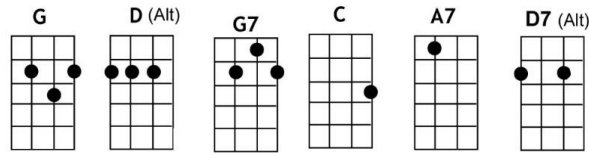

ALL I DO IS DREAM OF YOU

www.VillageUkulelePeople.com

REVISED Dec. 7, 2018

(August 2017)

Written by Nacio Herb Brown and Arthur Freed :: From "Singin' In the Rain"

(chord) = one strum

INTRO: Paul counts in

VERSE:

G

D

All I do is dream of you the whole night thru

G

With the dawn, I still go on and dream of you

G7

You're every thought, you're everything,

C

You're every song I ever sing

A7

(D7)

Summer, Winter. . . Autumn and Spring

G

D

And were there more than twenty four hours a day

G

G

All I do the whole day thru, is dream of you

INSTRUMENTAL : Doug

Repeat VERSE, with Ending #2:

G

D

G / / / /

D