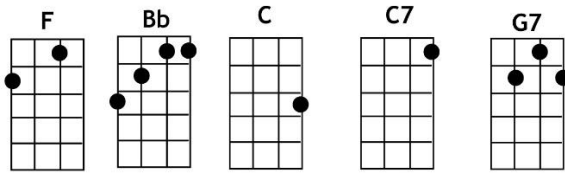

Act Naturally

~ written by Voni Morrison, John Russell, John Bright Russell
~ performed by Buck Owens, The Beatles

(chord) = one strum

INTRO: **Paul** (or Bob) does Lead riff **2-3-4** ...then, everyone strums **[C] [C] [F] [F]**

[F] They're gonna put me in the **[Bb]** movies **[Bb]**
[F] They're gonna make a big star out of **[C]** me **[C]**
We'll **[F]** make a film about a man that's sad and **[Bb]** lonely **[Bb]**
And **[C]** all I gotta do is act natural-**[F]**-ly **(F)**

BRIDGE:

Well, I'll **[C]** bet you I'm **[C7]** gonna be a **[F]** big star **[F]**
Might **[C]** win an Oscar you can never **[F]** tell **[F]**
The **[C]** movies gonna make me a **[F]** big star **[F]**
'Cause **[G7]** I can play the part so **[C]** well **[C7]**

INSTRUMENTAL (Bob and Doug): Over BRIDGE

We'll **[F]** make the scene about a man that's sad and **[Bb]** lonely **[Bb]**
And **[F]** beggin' down upon his bended **[C]** knee **[C]**
I'll **[F]** play the part but I won't need re-**[Bb]**-hearsin' **[Bb]**
[C] All I have to do is act natural-**[F]**-ly **(F)**